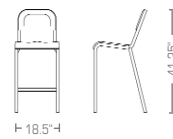

1951™ CHAIR BY BMW GROUP DesignworksUSA WWW.EMECO.NET

1951
1951™ Chair
by BMW GROUP DesignworksUSA

W 18.5" 47cm
D 20.25" 51cm
H 30.25" 77cm
SH 18" 46cm
WT 8.0 3.6kg

Brushed/anodized
aluminum

Colors:

WHITE 
GRAY 
NAVY 
RED 
BLACK 

Stacks 6 high

1951™ BAR STOOL BY BMW GROUP DesignworksUSA WWW.EMECO.NET

1951 CTR-24
1951™ Counter Stool
 by BMW GROUP DesignworksUSA

W 18.5" 47cm
 D 22.25" 56.6cm
 H 35.25" 89.5cm
 SH 24" 61cm
 WT 9.5 4.3kg

Brushed/anodized aluminum

Colors:

- WHITE
- GRAY
- NAVY
- RED
- BLACK

Stacks 6 high

1951 BAR-30
1951™ Bar Stool
 by BMW GROUP DesignworksUSA

W 18.5" 47cm
 D 23.75" 60cm
 H 41.25" 104.5cm
 SH 30" 76cm
 WT 10 4.5kg