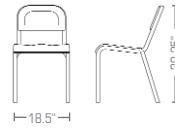

1951™ CHAIR BY BMW GROUP DesignworksUSA WWW.EMECO.NET

1951
1951™ Chair
by BMW GROUP DesignworksUSA

W 18.5" 47cm
D 20.25" 51cm
H 30.25" 77cm
SH 18" 46cm
WT 8.0 3.6kg

Brushed/anodized
aluminum

Colors:

WHITE 
GRAY 
NAVY 
RED 
BLACK 

Stacks 6 high

1951™ BAR STOOL BY BMW GROUP DesignworksUSA WWW.EMECO.NET

1951 CTR-24
1951™ Counter Stool
 by BMW GROUP DesignworksUSA

W 18.5" 47cm
 D 22.25" 56.6cm
 H 35.25" 89.5cm
 SH 24" 61cm
 WT 9.5 4.3kg

Brushed/anodized aluminum

Colors:

- WHITE
- GRAY
- NAVY
- RED
- BLACK

Stacks 6 high

1951 BAR-30
1951™ Bar Stool
 by BMW GROUP DesignworksUSA

W 18.5" 47cm
 D 23.75" 60cm
 H 41.25" 104.5cm
 SH 30" 76cm
 WT 10 4.5kg