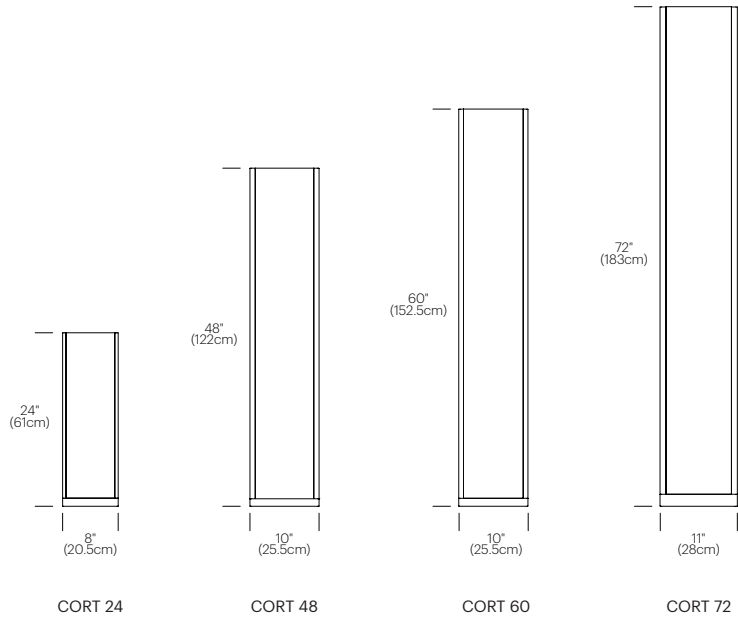

DESIGNER

Pablo Pardo 2000 - 2004

MATERIALS

- Cast Iron base
- Polycarbonate shade
- Polyester diffuser

FEATURES

- Full-range dimmer
- Multiple sizes for a variety of applications

SPECIFICATIONS

- 120v
- Cord Length: 6' (182cm)

BULB TYPE

- Cortina 24/48/60: (2x) E27- 60W Par16 NSP Bulb
- Cortina 72: (2x) E27-75W Par16 NSP Bulb

DIMENSIONS

- Cortina 24: 24"H X 10"W X 3"D
- Cortina 48: 48"H X 10"W X 3.5"D
- Cortina 60: 60"H X 10"W X 3.5"D
- Cortina 72: 72"H X 11"W X 4"D

DIMENSIONS

CORTINA

FINISH OPTIONS

CORTINA

Clear/
White

Pablo®

888 MARIN STREET SAN FRANCISCO, CA 94124
PABLODESIGNS.COM