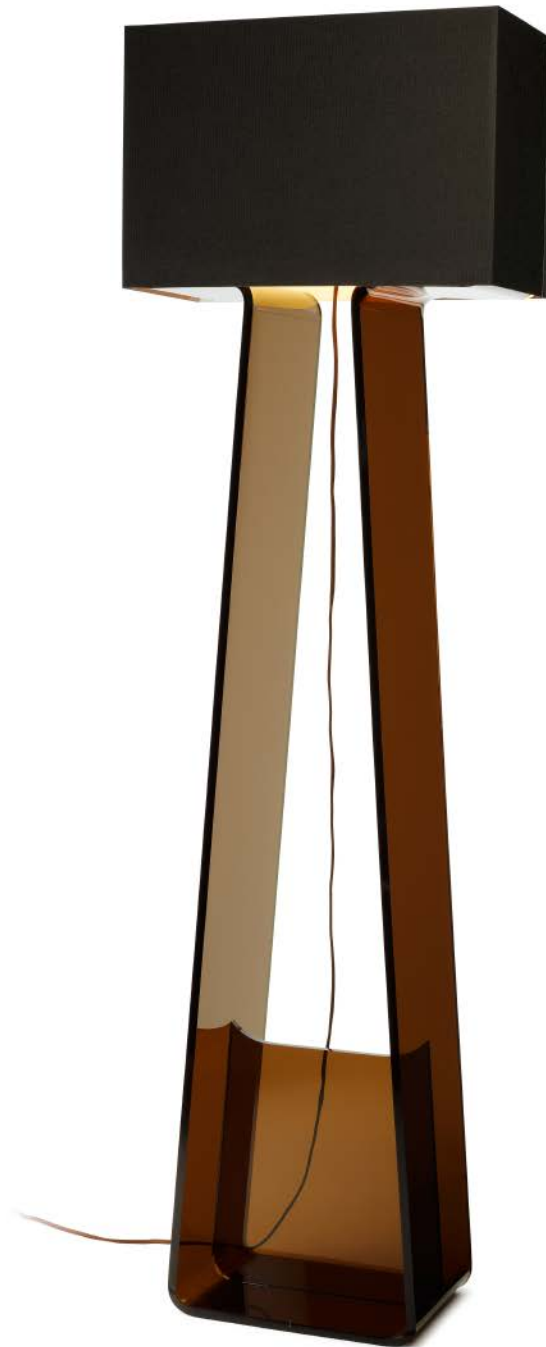

Pablo®

TUBE TOP

TUBE TOP

DESCRIPTION

A minimalist statement in form and proportion, Tube Top combines a transparent formed acrylic base to support its elegant mesh fabric shade in tension, steering away from conventional modes of construction. Its lightweight shade appears to float freely, gently tethered by its fabric cord. Tube Top is available in multiple table, floor and pendant models.

DESIGNER

Peter Stathis 2006

MATERIALS

- Polyester mesh shade
- Acrylic body
- Fabric cord

FEATURES

- Full-range dimmer
- Multiple sizes for a variety of applications

SPECIFICATIONS

- Voltage: 120/220V
- Cord length: 6' (182cm)

COLORS

DESCRIPTION

Tube Top 14 is available in 6 vibrant colors. Combined with a luminous white mesh fabric, the resulting color combination is magical and fully dimmable. Perfect for any toddler's room or the child in you. Mix and match them for the ultimate in color layering.

BULB TYPE

- TT 14: (1x) E12 60W G16.5 White

DIMENSIONS

- TT 14: 14"H X 9.5"W X 4.5"D

PENDANT

DESCRIPTION

Tube Top is newly reborn as a suspension lamp, fusing its brilliant transparent acrylic surfaces with a soft and diffused fabric shade held in tension. Tube Top Pendant is a minimalist statement in form and proportion providing remarkable and fully dimmable illumination for home and contract applications. Lamps can be hung individually or in multiples.