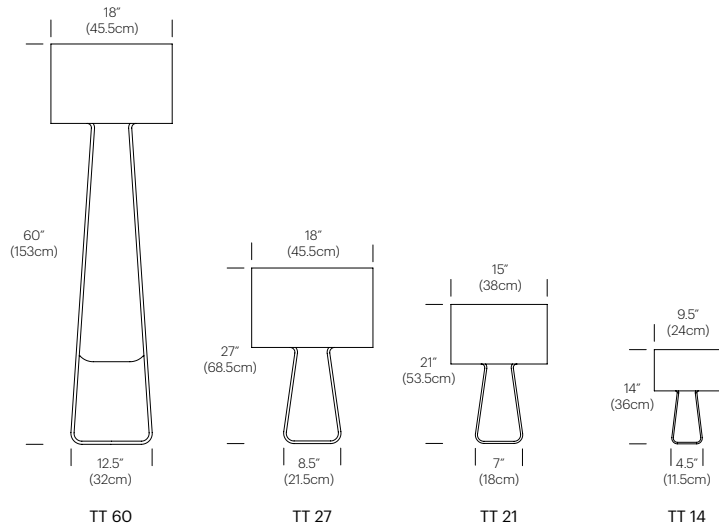

DESIGNER

Peter Stathis 2009

MATERIALS

- Polyester mesh shade
- Acrylic body
- Fabric cord

FEATURES

- Full-range dimmer

SPECIFICATIONS

- Voltage: 120/220V
- Cord Length: 6' (182cm)

BULB TYPE

- TT 14: (1x) E12 60W G16.5 White

DIMENSIONS

- TT 14: 14"H X 9.5"W X 4.5"D

PENDANT

DESCRIPTION

Tube Top is newly reborn as a suspension lamp, fusing its brilliant transparent acrylic surfaces with a soft and diffused fabric shade held in tension. Tube Top Pendant is a minimalist statement in form and proportion providing remarkable and fully dimmable illumination for home and contract applications. Lamps can be hung individually or in multiples.

BULB TYPE

- TTP 7: (1x) E26-60W BT-15 White bulb
- TTP 14: (2x) E26-60W BT-15 White bulb
- TTP 18: (2x) E26-100W- BT-15 White bulb
- TTP 36: (4x) E26-100W-BT-15 White bulb

DIMENSIONS

TTP 7: 7"W X 12"H X 6.5"D

TTP 14: 14"W X 12"H X 6.5"D

TTP 18: 18"W X 15"H X 9"D

TTP 36: 36"W X 12"H X 8"D

DIMENSIONS

TUBE TOP PENDANT

TUBE TOP

TUBE TOP COLORS

FINISH OPTIONS