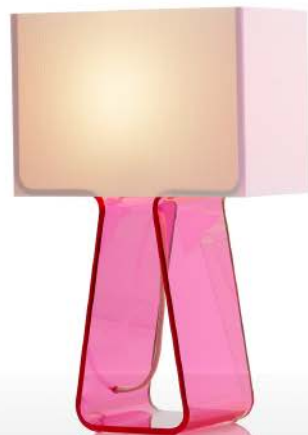

Pablo®

TUBE TOP

TUBE TOP

DESCRIPTION

A minimalist statement in form and proportion, Tube Top combines a transparent formed acrylic base to support its elegant mesh fabric shade in tension, steering away from conventional modes of construction. Its lightweight shade appears to float freely, gently tethered by its fabric cord. Tube Top is available in multiple table, floor and pendant models.

COLORS

DESCRIPTION

Tube Top 14 is available in 6 vibrant colors. Combined with a luminous white mesh fabric, the resulting color combination is magical and fully dimmable. Perfect for any toddler's room or the child in you. Mix and match them for the ultimate in color layering.

DESIGNER

Peter Stathis 2009

MATERIALS

- Polyester mesh shade
- Acrylic body
- Fabric cord

FEATURES

- Full-range dimmer

SPECIFICATIONS

- Voltage: 120/220V
- Cord Length: 6' (182cm)

BULB TYPE

- TT 14: (1x) E12 60W G16.5 White

DIMENSIONS

- TT 14: 14"H X 9.5"W X 4.5"D

PENDANT

DESCRIPTION

Tube Top is newly reborn as a suspension lamp, fusing its brilliant transparent acrylic surfaces with a soft and diffused fabric shade held in tension. Tube Top Pendant is a minimalist statement in form and proportion providing remarkable and fully dimmable illumination for home and contract applications. Lamps can be hung individually or in multiples.