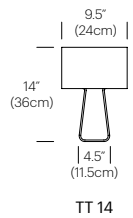

BULB TYPE

- TT 14: (1x) G16 (60W) Glossy White
- TT 21: (2x) BT-15 (60W) Soft White
- TT 27: (2x) BT-15 (100W) Soft White
- TT 60: (2x) BT-15 (100W) Soft White

DIMENSIONS

- TT 14: 14"H X 9.5"W X 4.5"D
- TT 21: 21"H X 14.5"W X 6.5"D
- TT 27: 27"H X 18"W X 9"D
- TT 60: 60"H X 18"W X 9"D

BULB TYPE

- TT 14: (1x) E12 60W G16.5 White

DIMENSIONS

- TT 14: 14"H X 9.5"W X 4.5"D

PENDANT

DESCRIPTION

Tube Top is newly reborn as a suspension lamp, fusing its brilliant transparent acrylic surfaces with a soft and diffused fabric shade held in tension. Tube Top Pendant is a minimalist statement in form and proportion providing remarkable and fully dimmable illumination for home and contract applications. Lamps can be hung individually or in multiples.

BULB TYPE

- TTP 7: (1x) E26-60W BT-15 White bulb
- TTP 14: (2x) E26-60W BT-15 White bulb
- TTP 18: (2x) E26-100W- BT-15 White bulb
- TTP 36: (4x) E26-100W-BT-15 White bulb

DIMENSIONS

TTP 7: 7"W X 12"H X 6.5"D

TTP 14: 14"W X 12"H X 6.5"D

TTP 18: 18"W X 15"H X 9"D

TTP 36: 36"W X 12"H X 8"D

DIMENSIONS

TUBE TOP PENDANT

TUBE TOP

TUBE TOP COLORS

FINISH OPTIONS