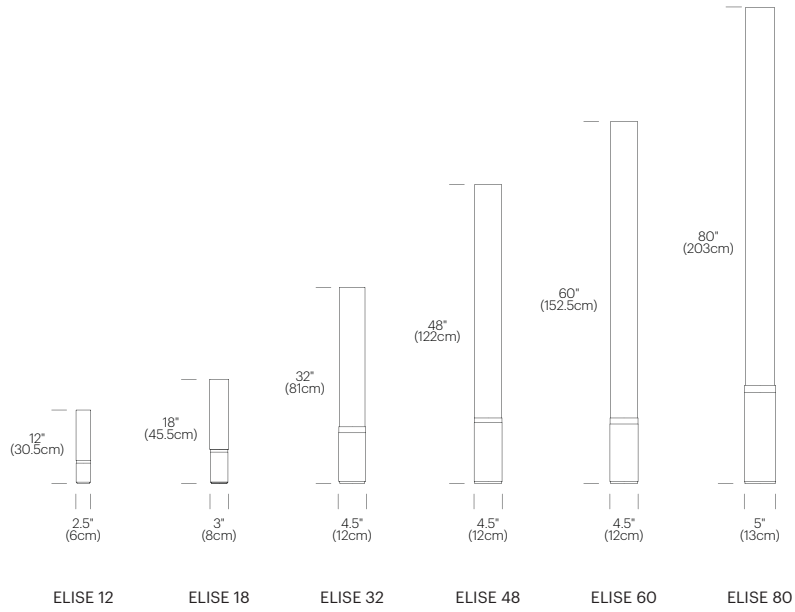

Pablo®
ELISE

ELISE

DESCRIPTION

The timeless Elise lamp pays tribute to the advent of the machine age. Its refined machined aluminum base combined with its towering frosted acrylic diffuser serves as the perfect combination for elegant lighting. Elise features full-range dimming capability to set the mood in any environment.

DESIGNER

Pablo Pardo 1998

MATERIALS

- Aluminum base
- Polycarbonate diffuser

FEATURES

- Full-range dimmer

SPECIFICATIONS

- Voltage: 120V
- Cord Length: 6' (182cm)

BULB TYPE

- Elise 12: E14 / 25W- Torpedo Frosted White
- Elise 18: E26 / 40W- T-10 Frosted White
- Elise 32/48/60: E26 / 75W-PAR30 NSP bulb
- Elise 80: E26 / 90W-PAR38 NSP bulb

DIMENSIONS

ELISE

FINISH OPTIONS