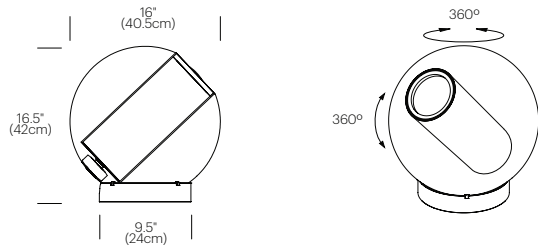

DESIGNER

Pablo Pardo 2005

MATERIALS

- Acrylic sphere
- Acrylic base (table only)
- Steel canopy (pendant only)
- Fabric cord

FEATURES

- Full-range dimmer
- 360° rotation (table model)

SPECIFICATIONS

- Voltage: 120/220V
- Pendant cord length: 8' (243.8cm)
- Table cord length: 8' (243.8cm)

BULB TYPE

- (1) White BT15 - Med Base (75W)

DIMENSIONS

BEL OCCHIO TABLE

BEL OCCHIO PENDANT

FINISH OPTIONS

BEL OCCHIO TABLE AND PENDANT

Clear /
White