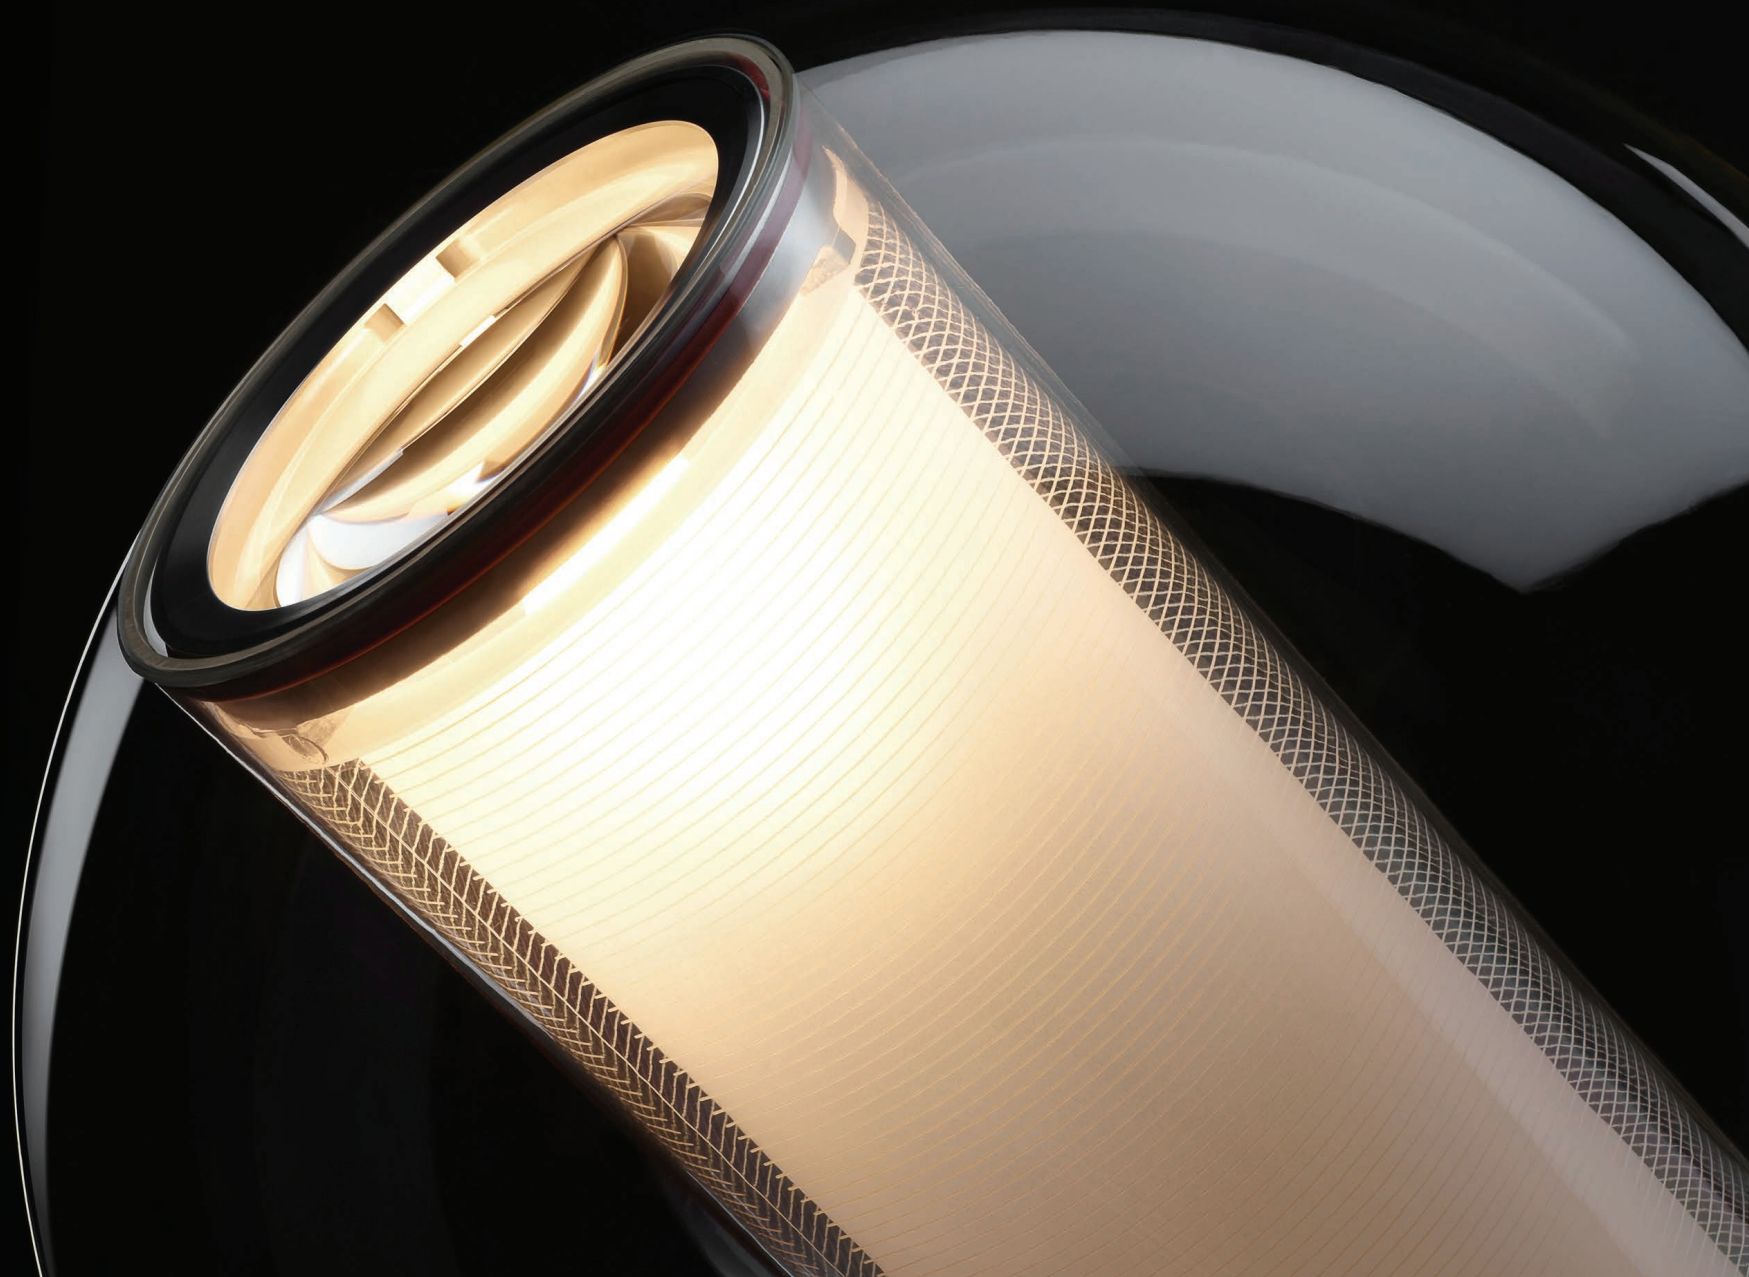

Pablo®

BEL OCCHIO

BEL OCCHIO

DESCRIPTION

Bel Occhio is both a multi-position spot light and ambient table lamp combined. The spherical acrylic shell is gently cradled in its base allowing infinite adjustment with a touch of the hand. Bel Occhio is also available in pendant model.

DESIGNER

Pablo Pardo 2005

MATERIALS

- Acrylic sphere
- Acrylic base (table only)
- Steel canopy (pendant only)
- Fabric cord

FEATURES

- Full-range dimmer
- 360° rotation (table model)

SPECIFICATIONS

- Voltage: 120/220V
- Pendant cord length: 8' (243.8cm)
- Table cord length: 8' (243.8cm)

BULB TYPE

- (1) White BT15 - Med Base (75W)

DIMENSIONS

BEL OCCHIO TABLE

BEL OCCHIO PENDANT

FINISH OPTIONS

BEL OCCHIO TABLE AND PENDANT

Clear /
White