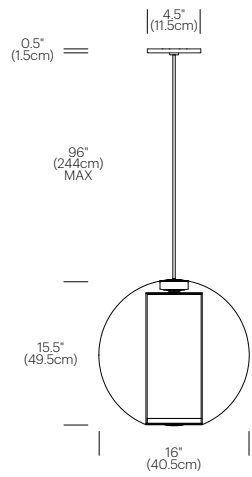

DESIGNER

Pablo Pardo 2005

MATERIALS

- Acrylic sphere
- Acrylic base (table only)
- Steel canopy (pendant only)
- Fabric cord

FEATURES

- Full-range dimmer
- 360° rotation (table model)

SPECIFICATIONS

- Voltage: 120/220V
- Pendant cord length: 8' (243.8cm)
- Table cord length: 8' (243.8cm)

BULB TYPE

- (1) White BT15 - Med Base (75W)

DIMENSIONS

BEL OCCHIO TABLE

BEL OCCHIO PENDANT

FINISH OPTIONS

BEL OCCHIO TABLE AND PENDANT

Clear /
White