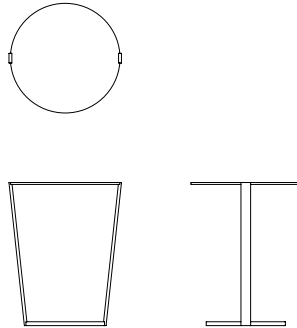

Around

Around Table ARD100

L 37cm D 36cm H 47cm / L 14½" D 14¼" H 18½"

Top Finishes - Copper / Brass / Stainless Steel

Around is an elegant side table intended to accompany and compliment all upholstery pieces within the BENSEN collection.

Produced from laser-cut steel plates and bars, the table structure is finished in a sophisticated fine textured black paint and creates a beautiful silhouette. Mirror polished tops available in solid copper, brass, and stainless steel express the characteristic beauty of the material to stunning effect.

The thicker bottom plate ensures stability, while keeping the table light enough to move with ease.