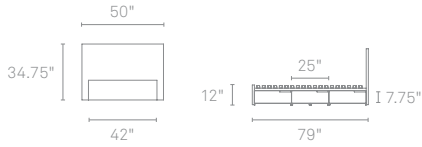

MODU-LICIOUS TWIN

An elegant combination of sleeping and storage. Six powder-coated steel drawers in white, grey blue, ivory, slate and robin's egg blue combine with a frame of graphite-on-oak, maple or walnut. Available in twin, full, queen and king. Twin comes with three drawers—you choose which side. All other beds come with six drawers.

MODU-LICIOUS TWIN		
MD1-BDTWIN-MA	MAPLE	\$1299
MD1-BDTWIN-GO	GRAPHITE-ON-OAK	\$1299
MD1-BDTWIN-WL	WALNUT	\$1499

Twin size pictured

To place an order, or find a Blu Dot retailer near you, visit www.bludot.com or contact us by phone at 612.782.1844 or by fax 612.782.1845. To inquire about trade discounts or becoming a Blu Dot retailer, please email sales@bludot.com or phone at 612.782.1844. For further product information and all other inquiries, please email service@bludot.com or call 612.782.1844.