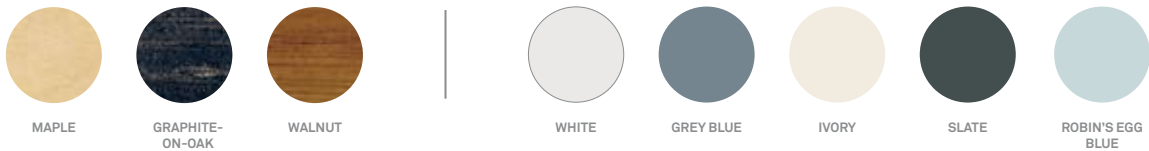

MODU-LICIOUS TWIN

An elegant combination of sleeping and storage. Six powder-coated steel drawers in white, grey blue, ivory, slate and robin's egg blue combine with a frame of graphite-on-oak, maple or walnut. Available in twin, full, queen and king. Twin comes with three drawers—you choose which side. All other beds come with six drawers.

MODU-LICIOUS TWIN		
MD1-BDTWIN-MA	MAPLE	\$1299
MD1-BDTWIN-GO	GRAPHITE-ON-OAK	\$1299
MD1-BDTWIN-WL	WALNUT	\$1499

Twin size pictured

To place an order, or find a Blu Dot retailer near you, visit www.bludot.com or contact us by phone at 612.782.1844 or by fax 612.782.1845. To inquire about trade discounts or becoming a Blu Dot retailer, please email sales@bludot.com or phone at 612.782.1844. For further product information and all other inquiries, please email service@bludot.com or call 612.782.1844.