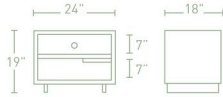

- MODU-LICIOUS BEDSIDE TABLE**
MD1-BDTB00-MA MAPLE
MD1-BDTB00-GO GRAPHITE ON OAK
MD1-BDTB00-WL WALNUT