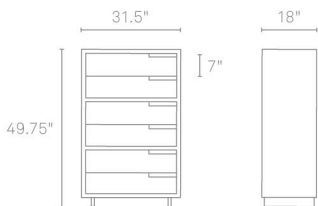

MODU-LICIOUS #5

MD1-MD5000-MA
MD1-MD5000-GO
MD1-MD5000-WL

MAPLE
GRAPHITE-ON-OAK
WALNUT

MAPLE

GRAPHITE-ON-OAK

WALNUT

WHITE

GREY BLUE