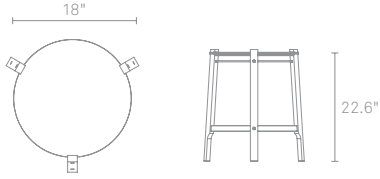

FREE RANGE SIDE TABLE

Sophistication unfettered. Solid walnut legs capture a marble top, while brass details and a black steel frame bring a dash of drama.

FREE RANGE SIDE TABLE
FR1-RNDSID-MB WALNUT

\$299