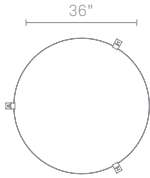

**FREE RANGE COFFEE TABLE**

Sophistication unfettered. Solid walnut legs capture a marble top, while brass details and a black steel frame bring a dash of drama.

**FREE RANGE COFFEE TABLE**  
FR1-RNDCFF-MB      WALNUT