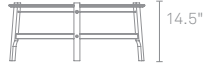

**FREE RANGE COFFEE TABLE**

Sophistication unfettered. Solid walnut legs capture a marble top, while brass details and a black steel frame bring a dash of drama.

**FREE RANGE COFFEE TABLE**  
FR1-RNDCFF-MB      WALNUT