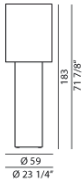

Grande

Bianco