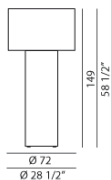

Media

Grigio