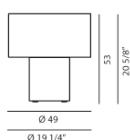

PIPE TAVOLO

Bianco