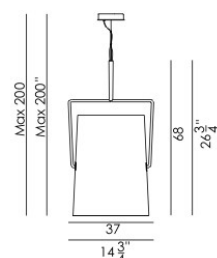

Fork

DESIGN DIESEL /2010

The Fork lampshade is inspired by casual fashion, by campsite tents and by an informal, playful and dynamic lifestyle. The stitching on the fabric has been created like that on jeans and the rings are not merely decorative, but respond to practical needs with simplicity and immediacy. The lampshade is extremely flexible and can be oriented 360°. The stand of the floor and table versions is also very mobile, thanks to its joints: this means you can change the direction of the light as you please, play with the lamp and have fun continually finding new positions for it. Made of fabric and metal, the light is available in floor and table versions and large and small suspension versions, in ivory and grey. Adjustable lampshade.

Grande

Avorio

Certifications

BULBS

halogen energy saver
 1x120W R7s (118mm)

BULBS (120 V)

halogen
 1x150W RSC type T3 (4 11/16")

Piccola