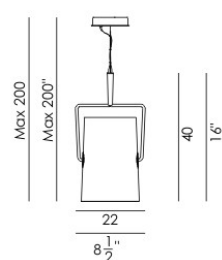

Fork

DESIGN DIESEL /2010

The Fork lampshade is inspired by casual fashion, by campsite tents and by an informal, playful and dynamic lifestyle. The stitching on the fabric has been created like that on jeans and the rings are not merely decorative, but respond to practical needs with simplicity and immediacy. The lampshade is extremely flexible and can be oriented 360°. The stand of the floor and table versions is also very mobile, thanks to its joints: this means you can change the direction of the light as you please, play with the lamp and have fun continually finding new positions for it. Made of fabric and metal, the light is available in floor and table versions and large and small suspension versions, in ivory and grey. Adjustable lampshade.

Grande

Avorio

Certifications

BULBS

halogen energy saver
 1x120W R7s (118mm)

BULBS (120 V)

halogen
 1x150W RSC type T3 (4 11/16")

Piccola