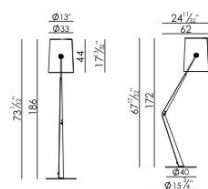

FORK TERRA

DESIGN DIESEL /2009

The Fork lampshade is inspired by casual fashion, by campsite tents and by an informal, playful and dynamic lifestyle. The stitching on the fabric has been created like that on jeans and the rings are not merely decorative, but respond to practical needs with simplicity and immediacy. The light inside reveals a patchwork structure and the texture of the canvas, a little like when you turn on a light inside a tent. The lampshade is extremely flexible and can be oriented 360°. The stand of the floor and table versions is also very mobile, thanks to its joints: this means you can change the direction of the light as you please, play with the lamp and have fun continually finding new positions for it. The light is available in floor and table versions and large and small suspension versions, in grey or ivory. Adjustable lampshade.