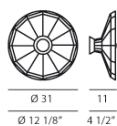

MYSTERIO

Bianco-Rame