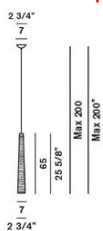

Tress stilo sospensione

Bianco

Nero