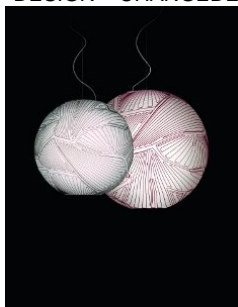

**Planet**

DESIGN CHANGEDESIGN/2011

Planet is a suspension light, realised in fabric without inner structure, innovative like Foscarini's research. It is available in two different sizes, perfect for both domestic and contract spaces. Available with a white diffuser, Planet embodies various personalities, thanks to the colour varieties of the thread: white for a more discrete, classic style and red for a striking presence that speaks a more contemporary language.

**Planet grande**

**Certifications**

**BULBS**

halogen  
1x150W E27  
electronic ballast

fluorescent  
1x42W GX24q-4  
electronic ballast

**BULBS (120 V)**

halogen  
1x150W E26 medium type T10 shielded frosted  
electronic ballast