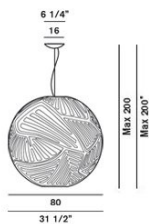

Planet grande

Certifications

BULBS

halogen
1x150W E27
electronic ballast

fluorescent
1x42W GX24q-4
electronic ballast

BULBS (120 V)

halogen
1x150W E26 medium type T10 shielded frosted
electronic ballast

fluorescent
1x42W GX24q-4 type T4
electronic ballast