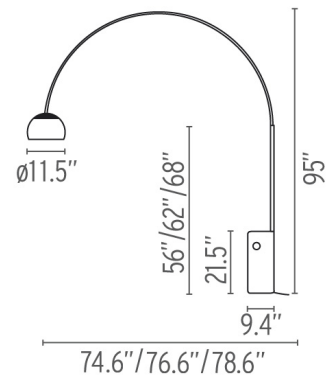

ARCO - Specification Sheet
by Achille and Pier Giacomo Castiglioni, 1962

Mounting

Lamp (Bulb) Description	100W A-21 Medium Silvered Bulb Incandescent
Environment	Indoor
Finish	N/S
Technical and Product Description	ARCO floor lamp providing direct and indirect light. Marble base supports a spun aluminum reflector via a curved stainless steel adjustable stem.

Electrical

Emergency	Without
Switching	Foot switch on power cord

Physical

Supply	Power cord
Cord length (inches)	N/S
Construction material	Aluminum, Marble, Stainless steel

FU030000 Stainless

Dimensions

Certifications