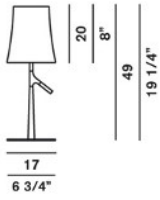

Birdie tavolo piccola

Certifications

BULBS

halogen
1x70W E27 energy saver

fluorescent
1x25W E27

BULBS (120 V)

halogen
1x70W E26 medium type T10 shielded frosted

fluorescent
1x25W E26