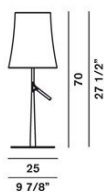

Birdie tavolo