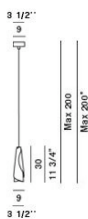

**MAKI**

DESIGN NENDO/2011

A small suspension light in lacquered aluminium available in two colours: classic white and warm, intense grey. It provides direct, precise light. The dual lighting effect that characterises Maki creates a suggestive theatrical effect.

**Maki sospensione**

Bianco

Grigio

**Certifications**

**BULBS**

halogen  
1x35W GU10 PAR 16 35°

Led  
1x4W GU10 PAR 16 25°

**BULBS (120 V)**