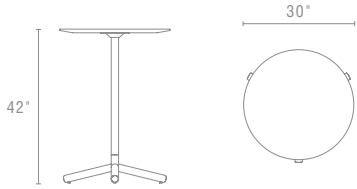

SPROUT BAR HEIGHT CAFÉ

Pure color and brushed stainless steel play well together. Color peeks through the legs for a flirtatious touch.

SPROUT BAR HEIGHT CAFÉ TABLE

SP1-BARCAF-BK	BLACK	\$849
SP1-BARCAF-IV	IVORY	\$849
SP1-BARCAF-YL	YELLOW	\$849