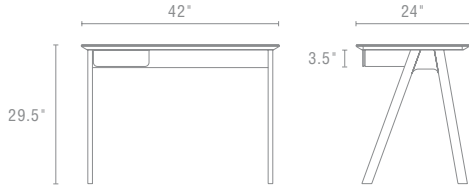

STASH DESK

Radius edges and wood couple in this elemental desk. Pencil drawer keeps it tidy.

STASH DESK
SS1-SMDESK-GO
SS1-SMDESK-WL

GRAPHITE-ON-ASH
WALNUT/GREY

\$ 399
\$ 399

GRAPHITE-ON-ASH

WALNUT/GREY

To place an order, or find a Blu Dot retailer near you, visit www.bludot.com or contact us by phone at 612.782.1844 or by fax 612.782.1845. To inquire about trade discounts or becoming a Blu Dot retailer, please email sales@bludot.com or phone at 612.782.1844. For further product information and all other inquiries, please email service@bludot.com or call 612.782.1844.