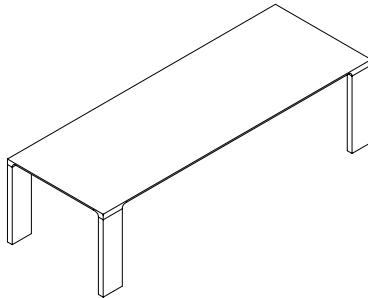

Radius 280 RAD280

Walnut / White Oak

Radius is a solid wood dining table with subtle detailing that lends refinement to its simple appearance.

The design is defined by thin bevelled edges that cleverly flow through radius cuts to blend with the thick legs. This sculptural detail gives visual lightness to the top while emphasizing the mass and durability of the legs.

Concealed metal plates provide a seamless and ridged connection between the top and legs, and solid steel support bars inset in the top eliminate any potential for wood movement. The matt open-grain finish gives the wood a natural appearance, yet is velvety smooth to touch and fully protects the wood from moisture and debris.

Radius is available in solid White Oak and American Walnut.