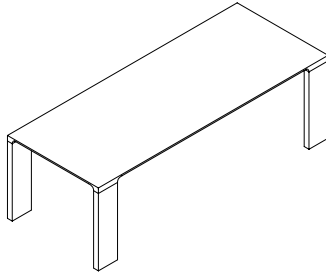

Radius 240 RAD240