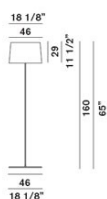

TWIGGY LETTURA TERRA

DESIGN MARC SADLER/2008

Reading lamp made of composite lacquered material on a fibre glass base, available in four colour finishes. The diffuser guarantees maximum exploitation of the light source which offers directing lighting downwards and effective reflection of the light upwards, thanks to the transparency of the upper protection disc.