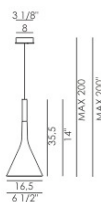

Aplomb

Bianco