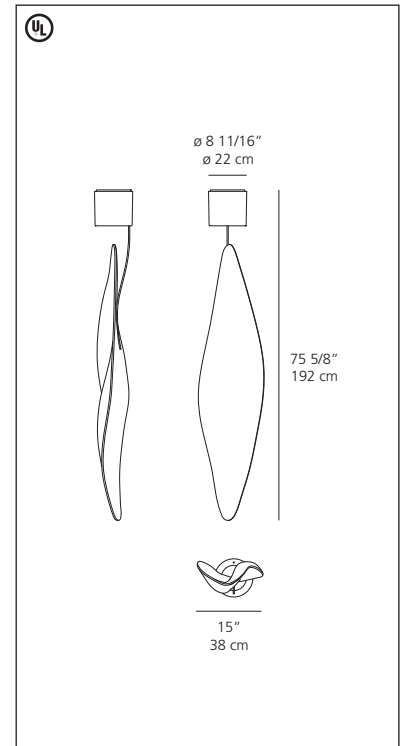

# Cosmic Leaf ceiling

Ross Lovegrove

Ceiling mounted luminaire for diffused halogen lighting.

- diffuser in textured transparent methacrylate
- structure in chromed steel
- canopy in light grey brushed aluminum
- mounting to standard electrical junction boxes