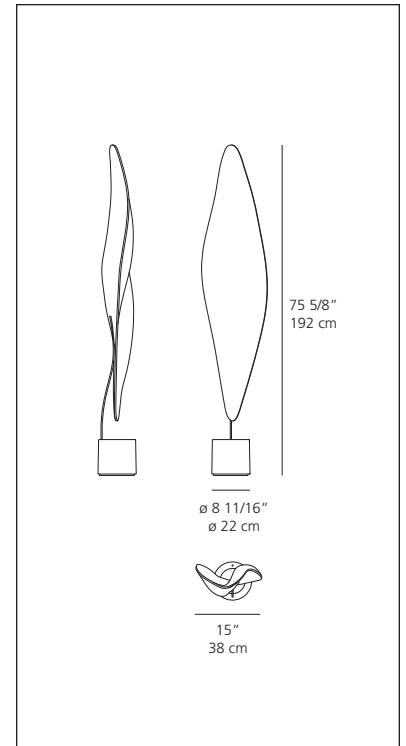

Cosmic Leaf floor

Ross Lovegrove

Floor standing luminaire for diffused halogen lighting.

- diffuser in textured transparent methacrylate
- structure in chromed steel
- base in light grey brushed aluminum