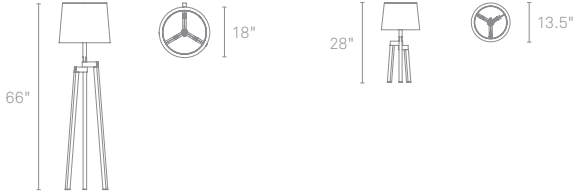

## STILT LAMPS

Traditional woodworking joinery takes on a different light when slender walnut legs pirouette open to form one well-poised base. A crisp white linen shade and red cloth-covered cord complete the trifecta of goodness. Available in two sizes, depending on how much leg you want to show.