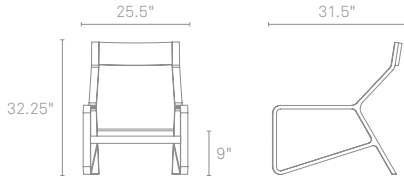

TORO

Olé, motherf#€!xr. You will be hanging (literally) in style in the thick, saddle leather sling of this lounge chair. It's comfortable and marvelous all at once. Choose between day (natural leather sling with white-stained, solid beech frame) or night (black-tanned leather sling with black-stained, solid beech frame).