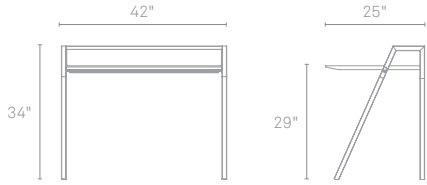

# CANT DESK

A cantilevered silhouette sets the stage for hard work. Or updating your page so everybody knows you just bought a sweet desk. Desktop is in a warm walnut veneer with solid legs and your choice of grey or bright red steel accents.