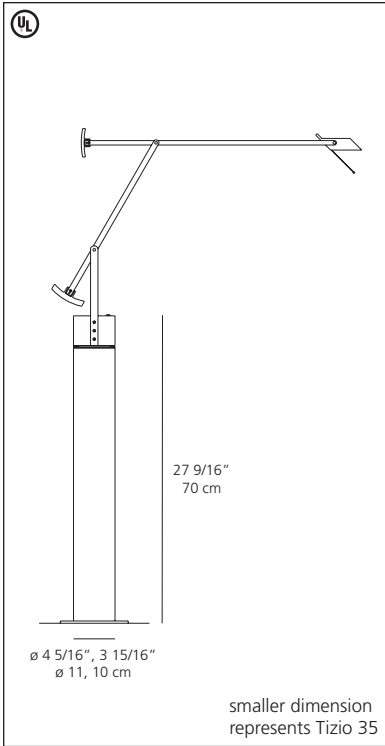

Artemide

Tizio classic floor

Tizio plus floor

Tizio 35 floor

Tizio classic LED floor

Richard Sapper 2009

Floor standing luminaires for adjustable direct task, low voltage halogen or LED lighting.

- floor support in lacquered steel with snap-in adaptor kit in molded thermoplastic, applicable with Tizio table models for conversion to floor models, available in black only

eco♥design

Tizio classic and plus floor

halogen source

- 1 x 50W/12V (GY6.35/T4) supplied.....

Tizio 35 floor

halogen source

- 1 x 35W/12V (GY6.35/T4) supplied.....

Tizio classic LED floor

LED source

- 5 LEDs/8W supplied