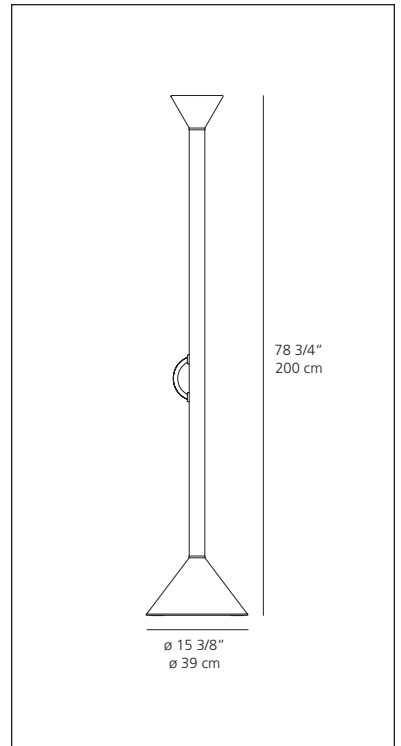

Artemide®

Callimaco floor

Ettore Sottsass

This iconic floor lamp from Ettore Sottsass, originally designed in 1982, is being reintroduced on the US market in 2010. Floor standing luminaire for indirect halogen lighting.

- body in aluminum with painted polished yellow finish
- diffuser in steel with painted polished red finish
- handle in polished chrome
- dimmer switch incorporated in body
- base in steel with painted polished grey finish

Awards

Twentieth Century Design Collection
of the Metropolitan Museum of Art
New York (US)

The Israel Museum
Jerusalem (Israel)

Callimaco floor