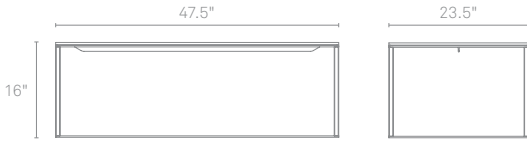

# MINIMALISTA COFFEE TABLE

Nothing but the bare essentials here. Sublime stainless steel gently supports your choice of top. Available in graphite-on-oak, walnut, or honed stone.

MINIMALISTA COFFEE TABLE		
MN1-SSCFFE-GO	GRAPHITE-ON-OAK	\$499
MN1-SSCFFE-WL	WALNUT	\$499
MN1-SSCFFE-MB	HONED STONE	\$599