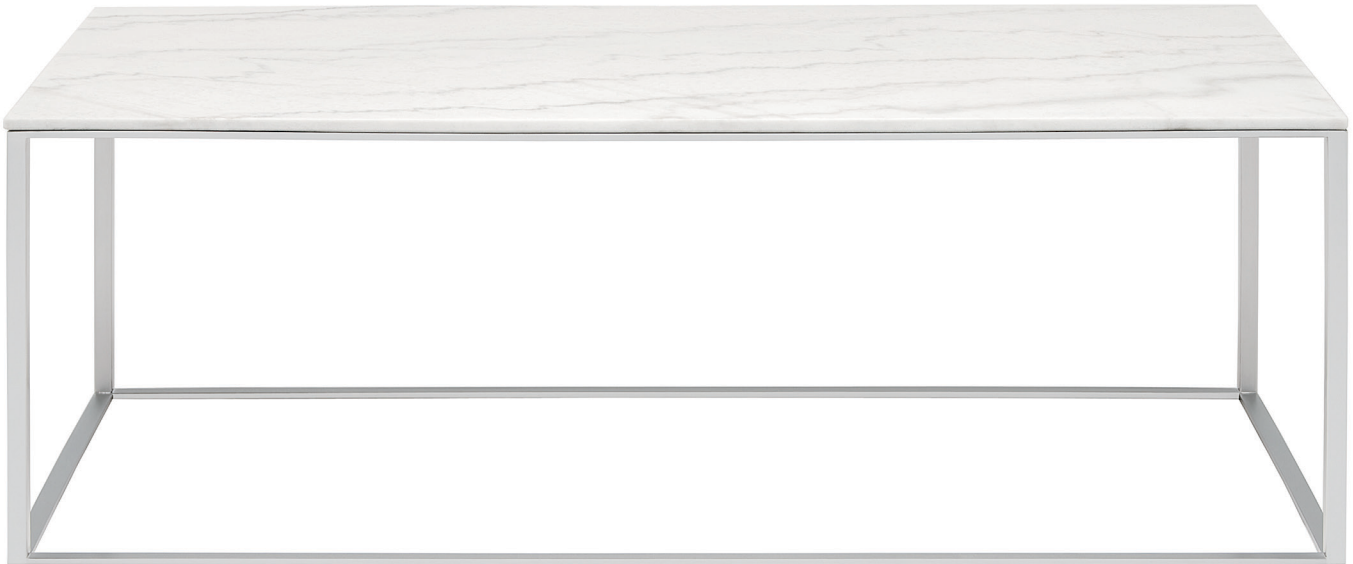

# MINIMALISTA COFFEE TABLE

Nothing but the bare essentials here. Sublime stainless steel gently supports your choice of top. Available in graphite-on-oak, walnut, or honed stone.

MINIMALISTA COFFEE TABLE		
MN1-SSCFFE-GO	GRAPHITE-ON-OAK	\$499
MN1-SSCFFE-WL	WALNUT	\$499
MN1-SSCFFE-MB	HONED STONE	\$599