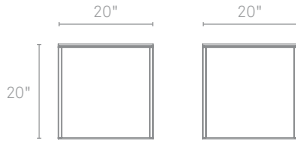

MINIMALISTA SIDE TABLE

Nothing but the bare essentials here. Sublime stainless steel gently supports your choice of top. Available in graphite-on-oak, walnut, or honed stone.

| MINIMALISTA SIDE TABLE | | |
|------------------------|-----------------|-------|
| MN1-SSSIDE-GO | GRAPHITE-ON-OAK | \$299 |
| MN1-SSSIDE-WL | WALNUT | \$299 |
| MN1-SSSIDE-MB | HONED STONE | \$399 |