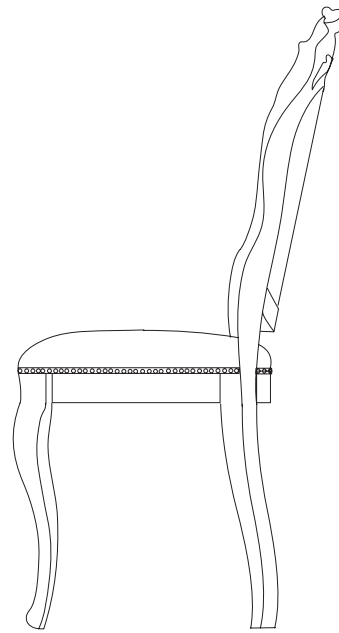

Designer	Maarten Baas
Year of design	2002
Material	Burnt wood finished, epoxy resin finish
Additional	Each piece may differ due to the process used for production.

m o o o i[®]

Detailing

The enchanting texture of burnt wood. Each item from the Smoke series share the unfamiliar and untamed finish that is categorised by fire. The smoke chair has a repair kit underneath the seat in case of emergencies.

Colour

Black

Packaging

H 110 cm | 43.1"
W 90 cm | 35.4"
D 54 cm | 21.2"

Colli I

Product weight:
12 KG | 26,5 lb
With packaging:
13,5 KG | 29,8 lb

Cleaning Instructions

The Smoke series of furniture should be lightly dusted regularly with a feather duster and a damp cloth. To clean the upholstery Moooi recommends using a soft damp cloth. Moooi recommends always reading the label of any cleaning product you wish to use on or near any item from the Moooi collection. For further information and cleaning assistance for this product please contact your nearest Moooi agent or dealer which can be located via our website.

Main dimensions

48cm | 18.9"

57cm | 22.4"

51cm | 20.1"

106 cm | 41.7"