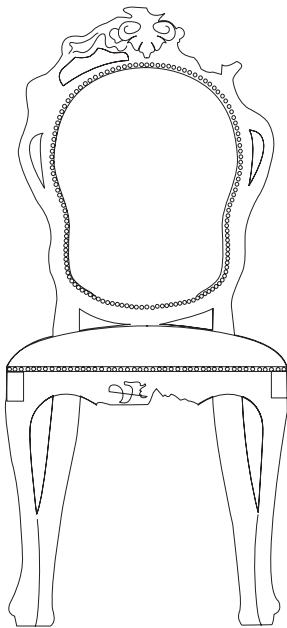

Designer	Maarten Baas
Year of design	2002
Material	Burnt wood finished, epoxy resin finish
Additional	Each piece may differ due to the process used for production.

m o o o i[®]

Detailing

The enchanting texture of burnt wood. Each item from the Smoke series share the unfamiliar and untamed finish that is categorised by fire. The smoke chair has a repair kit underneath the seat in case of emergencies.

Colour

Black

Packaging

H 110 cm | 43.1"
W 90 cm | 35.4"
D 54 cm | 21.2"

Colli I

Product weight:
12 KG | 26,5 lb
With packaging:
13,5 KG | 29,8 lb

Cleaning Instructions

The Smoke series of furniture should be lightly dusted regularly with a feather duster and a damp cloth. To clean the upholstery Moooi recommends using a soft damp cloth. Moooi recommends always reading the label of any cleaning product you wish to use on or near any item from the Moooi collection. For further information and cleaning assistance for this product please contact your nearest Moooi agent or dealer which can be located via our website.

Main dimensions

48cm | 18.9"

57cm | 22.4"

51cm | 20.1"

106 cm | 41.7"