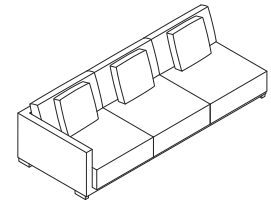

Drop In is a modular sofa system that is available as an armchair, two or three seat sofa and one, two and three seat sectional pieces in a range of fabrics.

Armchair DRP100
L 95cm D 101cm H 58cm / L 37½" D 40" H 23"

2 Seater DRP200
L 174cm D 101cm H 58cm / L 68½" D 40" H 23"

3 Seater DRP300
L 254cm D 101cm H 58cm / L 100" D 40" H 23"

1 Seat Sectional* DRP10L/R
L 85cm D 101cm H 58cm / L 33½" D 40" H 23"

2 Seat Sectional* DRP20L/R
L 166.5cm D 101cm H 58cm / L 65½" D 40" H 23"

3 Seat Sectional* DRP30L/R
L 245cm D 101cm H 58cm / L 96¾" D 40" H 23"

Corner DRP10C
L 101cm D 101cm H 58cm / L 40" D 40" H 23"

Ottoman DRP00
L 79cm D 79cm H 30cm / L 31" D 31" H 11¾"

*Left arm sectional shown. Please specify L for left and R for right armed sectional sofas.
**Amount of cushions included as per illustration.