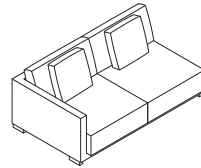

Drop In is a modular sofa system that is available as an armchair, two or three seat sofa and one, two and three seat sectional pieces in a range of fabrics.

Armchair DRP100
L 95cm D 101cm H 58cm / L 37½" D 40" H 23"

2 Seater DRP200
L 174cm D 101cm H 58cm / L 68½" D 40" H 23"

3 Seater DRP300
L 254cm D 101cm H 58cm / L 100" D 40" H 23"

1 Seat Sectional* DRP10L/R
L 85cm D 101cm H 58cm / L 33½" D 40" H 23"

2 Seat Sectional* DRP20L/R
L 166.5cm D 101cm H 58cm / L 65½" D 40" H 23"

3 Seat Sectional* DRP30L/R
L 245cm D 101cm H 58cm / L 96¾" D 40" H 23"

Corner DRP10C
L 101cm D 101cm H 58cm / L 40" D 40" H 23"

Ottoman DRP00
L 79cm D 79cm H 30cm / L 31" D 31" H 11¾"

*Left arm sectional shown. Please specify L for left and R for right armed sectional sofas.
**Amount of cushions included as per illustration.