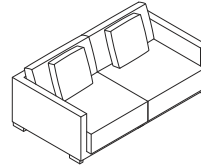

Drop In

The Drop In collection fuses new methods of furniture construction with design simplicity, resulting in a modern sofa with timeless appeal. The sturdy frame has a thin profile contrasted by large cushions. Comfort comes not only from the height and depth of the seat but also from the firm seat cushions that use imbedded coil springs custom made to our specifications in Italy.

Drop In is a modular sofa system that is available as an armchair, two or three seat sofa and one, two and three seat sectional pieces in a range of fabrics.

Armchair DRP100
L 95cm D 101cm H 58cm / L 37½" D 40" H 23"

2 Seater DRP200
L 174cm D 101cm H 58cm / L 68½" D 40" H 23"

3 Seater DRP300
L 254cm D 101cm H 58cm / L 100" D 40" H 23"

1 Seat Sectional* DRP10L/R
L 85cm D 101cm H 58cm / L 33½" D 40" H 23"

2 Seat Sectional* DRP20L/R
L 166.5cm D 101cm H 58cm / L 65½" D 40" H 23"

3 Seat Sectional* DRP30L/R
L 245cm D 101cm H 58cm / L 96¾" D 40" H 23"

Corner DRP10C
L 101cm D 101cm H 58cm / L 40" D 40" H 23"

Ottoman DRP00
L 79cm D 79cm H 30cm / L 31" D 31" H 11¾"

*Left arm sectional shown. Please specify L for left and R for right armed sectional sofas.
**Amount of cushions included as per illustration.