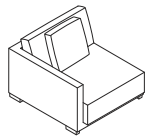

Drop In is a modular sofa system that is available as an armchair, two or three seat sofa and one, two and three seat sectional pieces in a range of fabrics.

Armchair DRP100
L 95cm D 101cm H 58cm / L 37½" D 40" H 23"

2 Seater DRP200
L 174cm D 101cm H 58cm / L 68½" D 40" H 23"

3 Seater DRP300
L 254cm D 101cm H 58cm / L 100" D 40" H 23"

1 Seat Sectional* DRP10L/R
L 85cm D 101cm H 58cm / L 33½" D 40" H 23"

2 Seat Sectional* DRP20L/R
L 166.5cm D 101cm H 58cm / L 65½" D 40" H 23"

3 Seat Sectional* DRP30L/R
L 245cm D 101cm H 58cm / L 96¾" D 40" H 23"

Corner DRP10C
L 101cm D 101cm H 58cm / L 40" D 40" H 23"

Ottoman DRP00
L 79cm D 79cm H 30cm / L 31" D 31" H 11¾"

*Left arm sectional shown. Please specify L for left and R for right armed sectional sofas.
**Amount of cushions included as per illustration.