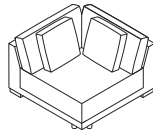

Drop In is a modular sofa system that is available as an armchair, two or three seat sofa and one, two and three seat sectional pieces in a range of fabrics.

Armchair DRP100
L 95cm D 101cm H 58cm / L 37½" D 40" H 23"

2 Seater DRP200
L 174cm D 101cm H 58cm / L 68½" D 40" H 23"

3 Seater DRP300
L 254cm D 101cm H 58cm / L 100" D 40" H 23"

1 Seat Sectional* DRP10L/R
L 85cm D 101cm H 58cm / L 33½" D 40" H 23"

2 Seat Sectional* DRP20L/R
L 166.5cm D 101cm H 58cm / L 65½" D 40" H 23"

3 Seat Sectional* DRP30L/R
L 245cm D 101cm H 58cm / L 96¾" D 40" H 23"

Corner DRP10C
L 101cm D 101cm H 58cm / L 40" D 40" H 23"

Ottoman DRP00
L 79cm D 79cm H 30cm / L 31" D 31" H 11¾"

*Left arm sectional shown. Please specify L for left and R for right armed sectional sofas.
**Amount of cushions included as per illustration.