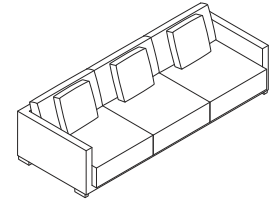

Drop In is a modular sofa system that is available as an armchair, two or three seat sofa and one, two and three seat sectional pieces in a range of fabrics.

Armchair DRP100
L 95cm D 101cm H 58cm / L 37½" D 40" H 23"

2 Seater DRP200
L 174cm D 101cm H 58cm / L 68½" D 40" H 23"

3 Seater DRP300
L 254cm D 101cm H 58cm / L 100" D 40" H 23"

1 Seat Sectional* DRP10L/R
L 85cm D 101cm H 58cm / L 33½" D 40" H 23"

2 Seat Sectional* DRP20L/R
L 166.5cm D 101cm H 58cm / L 65½" D 40" H 23"

3 Seat Sectional* DRP30L/R
L 245cm D 101cm H 58cm / L 96¾" D 40" H 23"

Corner DRP10C
L 101cm D 101cm H 58cm / L 40" D 40" H 23"

Ottoman DRP00
L 79cm D 79cm H 30cm / L 31" D 31" H 11¾"

*Left arm sectional shown. Please specify L for left and R for right armed sectional sofas.
**Amount of cushions included as per illustration.