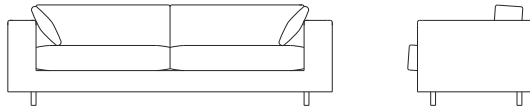

Wide Arm is available as an armchair, two-seat sofa and three-seat sofa.

Wide Arm Armchair WAS100

L 98cm D 89cm H 77cm / L 38½" D 35" H 30¼"

Wide Arm 2 Seater WAS200

L 196cm D 89cm H 77cm / L 77" D 35" H 30¼"

Wide Arm 3 Seater WAS300

L 236cm D 89cm H 77cm / L 93" D 35" H 30¼"

*2 toss cushions are included with sofas.

The Wide Arm frame is constructed with a durable laminated wood frame and has a steel spring suspension system adapted from the automotive industry, which provides maximum support and comfort while occupying minimal space.