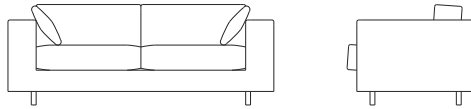

Wide Arm

The Wide Arm collection is a Bensen classic due to its straightforward proportions, low profile and restrained appearance. The Wide Arm offers softer seat cushions, toss cushions and broader arms for lounging.

Wide Arm is available as an armchair, two-seat sofa and three-seat sofa.

Wide Arm Armchair WAS100

L 98cm D 89cm H 77cm / L 38½" D 35" H 30¼"

Wide Arm 2 Seater WAS200

L 196cm D 89cm H 77cm / L 77" D 35" H 30¼"

Wide Arm 3 Seater WAS300

L 236cm D 89cm H 77cm / L 93" D 35" H 30¼"

*2 toss cushions are included with sofas.

The Wide Arm frame is constructed with a durable laminated wood frame and has a steel spring suspension system adapted from the automotive industry, which provides maximum support and comfort while occupying minimal space.