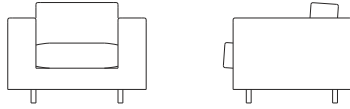

Wide Arm

The Wide Arm collection is a Bensen classic due to its straightforward proportions, low profile and restrained appearance. The Wide Arm offers softer seat cushions, toss cushions and broader arms for lounging.

Wide Arm is available as an armchair, two-seat sofa and three-seat sofa.

Wide Arm Armchair WAS100

L 98cm D 89cm H 77cm / L 38½" D 35" H 30¼"

Wide Arm 2 Seater WAS200

L 196cm D 89cm H 77cm / L 77" D 35" H 30¼"

Wide Arm 3 Seater WAS300

L 236cm D 89cm H 77cm / L 93" D 35" H 30¼"

*2 toss cushions are included with sofas.

The Wide Arm frame is constructed with a durable laminated wood frame and has a steel spring suspension system adapted from the automotive industry, which provides maximum support and comfort while occupying minimal space.