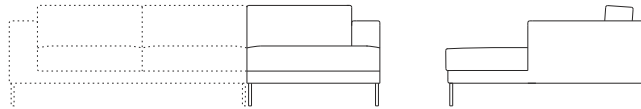

Neo Sectional is available with a left or right facing chaise configuration.

Neo 2 Seat NE025L/R

L 175cm D 89cm H 77cm / L 69" D 35" H 30¼"

Neo Chaise NE015L/R

L 96cm D 150cm H 77cm / L 37¾" D 59" H 30¼"

*Left Seat and right chaise shown. Please specify L for Left and R for Right to indicate desired configurations.