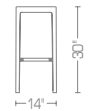

EMECO STOOL BY STARCK WWW.EMECO.NET

STOL-18
18" Emeco Stool

W 14" 36cm
D 14" 36cm
H 18" 46cm
SH 18" 46cm
WT 4.25# 1.93kg

Brushed or polished aluminum
Powder coat colors

STOL-24
24" Emeco Stool

W 14" 36cm
D 14" 36cm
H 24" 61cm
SH 24" 61cm
WT 6# 2.72kg

Brushed or polished aluminum
Matching footrest
Powder coat colors

STOL-30
30" Emeco Stool

W 14" 36cm
D 14" 36cm
H 30" 76cm
SH 30" 76cm
WT 6.5# 2.95kg

Brushed or polished aluminum
Matching footrest
Powder coat colors

EMECO OCCASIONAL TABLES BY STARCK WWW.EMECO.NET

TABL -18
18' Emeco Table

W 14' 36cm
D 14' 36cm
H 18' 46cm
SH 18' 46cm
WT 4.25# 1.93kg

Brushed aluminum
Powder coat colors

TABL -24
24' Emeco Table

W 14' 36cm
D 14' 36cm
H 24' 61cm
SH 24' 61cm
WT 6# 2.72kg

Brushed aluminum
Powder coat colors

TABL -30
30' Emeco Table

W 14' 36cm
D 14' 36cm
H 30' 76cm
SH 30' 76cm
WT 6.5# 2.95kg

Brushed aluminum
Powder coat colors