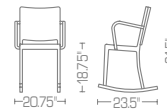

HUDBARST-30
Hudson Stacking Barstool

W 18" 46cm
D 21.5" 55cm
H 43" 109cm
SH 29.5" 75cm
WT 11# 4.99kg

Stacks 4 high
Also available counter height
Brushed aluminum only

HUDBAR-30A
Hudson Barstool with Arms

W 17.5" 44cm
D 20.75" 53cm
H 33" 84cm
SH 18" 46cm
WT 9.5# 4.31 kg

Stacks 4 high
Brushed aluminum only

HUDSTACK-A
Hudson Stacking Armchair

W 20.75" 53cm
D 20.75" 53cm
H 33" 84cm
SH 18" 46cm
WT 10# 4.54KG

Stacks 4 high
Brushed aluminum only

HUDSON ROCKING ARMCHAIR BY STARCK WWW.EMECO.NET

HUDROC
Hudson Rocking Chair

W 16.75" 43cm
D 23.5" 60cm
H 31.5" 80cm
SH 18.75" 48cm
WT 9.75# 4.42kg

Brushed or polished aluminum
Powder coat colors

HUDROC-A
Hudson Rocking Armchair

W 20.75" 53cm
D 23.5" 60cm
H 31.5" 80cm
SH 18.75" 48cm
WT 10.5# 7.7kg

Brushed or polished aluminum
Powder coat colors

HUDSON SWIVEL CHAIR BY STARCK WWW.EMECO.NET

HUDSW
Hudson Swivel Chair

W 24" 61cm
D 24" 61cm
H 32.5"-35" 83-89.4cm
SH 17.5"-20" 44-51cm
WT 20.5# 9.30kg