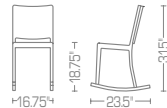

HUDROC
Hudson Rocking Chair

W 16.75" 43cm
D 23.5" 60cm
H 31.5" 80cm
SH 18.75" 48cm
WT 9.75# 4.42kg

Brushed or polished aluminum
Powder coat colors