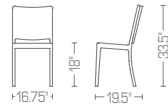

HUDSON CHAIR BY STARCK WWW.EMECO.NET

HUD
Hudson Chair

W 16.75" 43cm
D 19.5" 50cm
H 33.5" 85cm
SH 18" 46cm
WT 8.25# 3.74kg

Brushed or polished aluminum
Powder coat colors

HUD-A
Hudson Armchair

W 20.75" 53cm
D 19.5" 50cm
H 33.5" 85cm
SH 18" 46cm
WT 10# 4.54kg

Brushed or polished aluminum
Powder coat colors

HUDSON STOOLS BY STARCK WWW.EMECO.NET

HUDBAR-30
Hudson Barstool

W 17.75" 45cm
D 21.25" 54cm
H 43" 109cm
SH 29.5" 75cm
WT 10# 4.54kg

Also available counter height
Brushed or polished aluminum
Powder coat colors

HUDBARST-30
Hudson Stacking Barstool

W 18" 46cm
D 21.5" 55cm
H 43" 109cm
SH 29.5" 75cm
WT 11# 4.99kg

Stacks 4 high
Also available counter height
Brushed aluminum only

HUDBAR-30A
Hudson Barstool with Arms

W 17.5" 44cm
D 20.75" 53cm
H 33" 84cm
SH 18" 46cm
WT 9.5# 4.31 kg

Stacks 4 high
Brushed aluminum only

HUDSTACK-A
Hudson Stacking Armchair

W 20.75" 53cm
D 20.75" 53cm
H 33" 84cm
SH 18" 46cm
WT 10# 4.54KG

Stacks 4 high
Brushed aluminum only