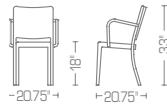

HUDBARST-30
Hudson Stacking Barstool

W 18" 46cm
D 21.5" 55cm
H 43" 109cm
SH 29.5" 75cm
WT 11# 4.99kg

Stacks 4 high
Also available counter height
Brushed aluminum only

HUDBAR-30A
Hudson Barstool with Arms

W 20.75" 53cm
D 21.25" 54cm
H 43" 109cm
SH 29.5" 75cm
WT 10.5# 4.76kg

Also available counter height
Brushed or polished aluminum
Powder coat colors

HUDSON STACKING CHAIRS BY STARCK WWW.EMECO.NET

HUDSTACK
Hudson Stacking Chair

W 17.5" 44cm
D 20.75" 53cm
H 33" 84cm
SH 18" 46cm
WT 9.5# 4.31 kg

Stacks 4 high
Brushed aluminum only

HUDSTACK-A
Hudson Stacking Armchair

W 20.75" 53cm
D 20.75" 53cm
H 33" 84cm
SH 18" 46cm
WT 10# 4.54KG

Stacks 4 high
Brushed aluminum only

W 20.75" 53cm
D 23.5" 60cm
H 31.5" 80cm
SH 18.75" 48cm
WT 10.5# 7.7kg

Brushed or polished aluminum
Powder coat colors

HUDSON SWIVEL CHAIR BY STARCK WWW.EMECO.NET

HUDSW
Hudson Swivel Chair

W 24" 61cm
D 24" 61cm
H 32.5"-35" 83-89.4cm
SH 17.5"-20" 44-51cm
WT 20.5# 9.30kg