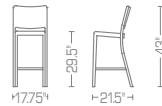

Brushed or polished aluminum
Powder coat colors

HUDSON STOOLS BY STARCK WWW.EMECO.NET

HUDBAR-30
Hudson Barstool

W 17.75" 45cm
D 21.25" 54cm
H 43" 109cm
SH 29.5" 75cm
WT 10# 4.54kg

Also available counter height
Brushed or polished aluminum
Powder coat colors

HUDBARST-30
Hudson Stacking Barstool

W 18" 46cm
D 21.5" 55cm
H 43" 109cm
SH 29.5" 75cm
WT 11# 4.99kg

Stacks 4 high
Also available counter height
Brushed aluminum only

HUDBAR-30A
Hudson Barstool with Arms

W 20.75" 53cm
D 21.25" 54cm
H 43" 109cm
SH 29.5" 75cm
WT 10.5# 4.76kg

Also available counter height
Brushed or polished aluminum
Powder coat colors

HUDSON STACKING CHAIRS BY STARCK WWW.EMECO.NET

HUDSTACK
Hudson Stacking Chair

W 17.5" 44cm
D 20.75" 53cm
H 33" 84cm
SH 18" 46cm
WT 9.5# 4.31 kg

Stacks 4 high
Brushed aluminum only

HUDSTACK-A
Hudson Stacking Armchair

W 20.75" 53cm
D 20.75" 53cm
H 33" 84cm
SH 18" 46cm
WT 10# 4.54KG

Stacks 4 high
Brushed aluminum only