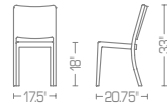

Brushed or polished aluminum
Powder coat colors

HUDSON STOOLS BY STARCK WWW.EMECO.NET

HUDBAR-30
Hudson Barstool

W 17.75" 45cm
D 21.25" 54cm
H 43" 109cm
SH 29.5" 75cm
WT 10# 4.54kg

Also available counter height
Brushed or polished aluminum
Powder coat colors

HUDBARST-30
Hudson Stacking Barstool

W 18" 46cm
D 21.5" 55cm
H 43" 109cm
SH 29.5" 75cm
WT 11# 4.99kg

Stacks 4 high
Also available counter height
Brushed aluminum only

HUDBAR-30A
Hudson Barstool with Arms

W 20.75" 53cm
D 21.25" 54cm
H 43" 109cm
SH 29.5" 75cm
WT 10.5# 4.76kg

Also available counter height
Brushed or polished aluminum
Powder coat colors

HUDSON STACKING CHAIRS BY STARCK WWW.EMECO.NET

HUDSTACK
Hudson Stacking Chair

W 17.5" 44cm
D 20.75" 53cm
H 33" 84cm
SH 18" 46cm
WT 9.5# 4.31 kg

Stacks 4 high
Brushed aluminum only

HUDSTACK-A
Hudson Stacking Armchair

W 20.75" 53cm
D 20.75" 53cm
H 33" 84cm
SH 18" 46cm
WT 10# 4.54KG

Stacks 4 high
Brushed aluminum only