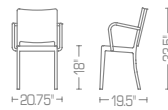

HUDSON CHAIR BY STARCK WWW.EMECO.NET

HUD
Hudson Chair

W 16.75" 43cm
D 19.5" 50cm
H 33.5" 85cm
SH 18" 46cm
WT 8.25# 3.74kg

Brushed or polished aluminum
Powder coat colors

HUD-A
Hudson Armchair

W 20.75" 53cm
D 19.5" 50cm
H 33.5" 85cm
SH 18" 46cm
WT 10# 4.54kg

Brushed or polished aluminum
Powder coat colors

HUDSON STOOLS BY STARCK WWW.EMECO.NET

HUDBAR-30
Hudson Barstool

W 17.75" 45cm
D 21.25" 54cm
H 43" 109cm
SH 29.5" 75cm
WT 10# 4.54kg

Also available counter height
Brushed or polished aluminum
Powder coat colors

HUDBARST-30
Hudson Stacking Barstool

W 18" 46cm
D 21.5" 55cm
H 43" 109cm
SH 29.5" 75cm
WT 11# 4.99kg

Stacks 4 high
Also available counter height
Brushed aluminum only

HUDBAR-30A
Hudson Barstool with Arms

W 17.5" 44cm
D 20.75" 53cm
H 33" 84cm
SH 18" 46cm
WT 9.5# 4.31 kg

Stacks 4 high
Brushed aluminum only

HUDSTACK-A
Hudson Stacking Armchair

W 20.75" 53cm
D 20.75" 53cm
H 33" 84cm
SH 18" 46cm
WT 10# 4.54KG

Stacks 4 high
Brushed aluminum only