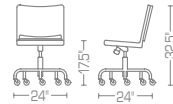

HUDBARST-30
Hudson Stacking Barstool

W 18" 46cm
D 21.5" 55cm
H 43" 109cm
SH 29.5" 75cm
WT 11# 4.99kg

Stacks 4 high
Also available counter height
Brushed aluminum only

HUDBAR-30A
Hudson Barstool with Arms

HUDSON ROCKING ARMCHAIR BY STARCK WWW.EMECO.NET

HUDROC
Hudson Rocking Chair

W 16.75" 43cm
D 23.5" 60cm
H 31.5" 80cm
SH 18.75" 48cm
WT 9.75# 4.42kg

Brushed or polished aluminum
Powder coat colors

HUDROC-A
Hudson Rocking Armchair

W 20.75" 53cm
D 23.5" 60cm
H 31.5" 80cm
SH 18.75" 48cm
WT 10.5# 7.7kg

Brushed or polished aluminum
Powder coat colors

HUDSON SWIVEL CHAIR BY STARCK WWW.EMECO.NET

HUDSW
Hudson Swivel Chair

W 24" 61cm
D 24" 61cm
H 32.5"-35" 83-89.4cm
SH 17.5"-20" 44-51cm
WT 20.5# 9.30kg

Seat height adjusts
Brushed or polished aluminum
Powder coat colors

HUDSW-A
Hudson Swivel Armchair

W 24" 61cm
D 24" 61cm
H 32.5"-35" 83-89.4cm
SH 17.5"-20" 44-51cm
WT 21# 9.53kg

Seat height adjusts
Optional seat pad shown
Brushed or polished aluminum
Powder coat colors