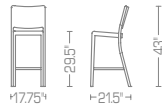

HUDSON CHAIR BY STARCK WWW.EMECO.NET

HUD
Hudson Chair

W 16.75" 43cm
D 19.5" 50cm
H 33.5" 85cm
SH 18" 46cm
WT 8.25# 3.74kg

Brushed or polished aluminum
Powder coat colors

HUD-A
Hudson Armchair

W 20.75" 53cm
D 19.5" 50cm
H 33.5" 85cm
SH 18" 46cm
WT 10# 4.54kg

Brushed or polished aluminum
Powder coat colors

HUDSON STOOLS BY STARCK WWW.EMECO.NET

HUDBAR-30
Hudson Barstool

W 17.75" 45cm
D 21.25" 54cm
H 43" 109cm
SH 29.5" 75cm
WT 10# 4.54kg

Also available counter height
Brushed or polished aluminum
Powder coat colors

HUDBARST-30
Hudson Stacking Barstool

W 18" 46cm
D 21.5" 55cm
H 43" 109cm
SH 29.5" 75cm
WT 11# 4.99kg

Stacks 4 high
Also available counter height
Brushed aluminum only

HUDBAR-30A
Hudson Barstool with Arms

W 20.75" 53cm
D 21.25" 54cm
H 43" 109cm
SH 29.5" 75cm
WT 10.5# 4.76kg

Also available counter height
Brushed or polished aluminum
Powder coat colors

HUDSON STACKING CHAIRS BY STARCK WWW.EMECO.NET

HUDSTACK
Hudson Stacking Chair