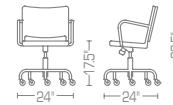

HUDBARST-30
Hudson Stacking Barstool

W 18" 46cm
D 21.5" 55cm
H 43" 109cm
SH 29.5" 75cm
WT 11# 4.99kg

Stacks 4 high
Also available counter height
Brushed aluminum only

HUDBAR-30A
Hudson Barstool with Arms

HUDSON ROCKING ARMCHAIR BY STARCK WWW.EMECO.NET

HUDROC
Hudson Rocking Chair

W 16.75" 43cm
D 23.5" 60cm
H 31.5" 80cm
SH 18.75" 48cm
WT 9.75# 4.42kg

Brushed or polished aluminum
Powder coat colors

HUDROC-A
Hudson Rocking Armchair

W 20.75" 53cm
D 23.5" 60cm
H 31.5" 80cm
SH 18.75" 48cm
WT 10.5# 7.7kg

Brushed or polished aluminum
Powder coat colors

HUDSON SWIVEL CHAIR BY STARCK WWW.EMECO.NET

HUDSW
Hudson Swivel Chair

W 24" 61cm
D 24" 61cm
H 32.5"-35" 83-89.4cm
SH 17.5"-20" 44-51cm
WT 20.5# 9.30kg

Seat height adjusts
Brushed or polished aluminum
Powder coat colors

HUDSW-A
Hudson Swivel Armchair

W 24" 61cm
D 24" 61cm
H 32.5"-35" 83-89.4cm
SH 17.5"-20" 44-51cm
WT 21# 9.53kg

Seat height adjusts
Optional seat pad shown
Brushed or polished aluminum
Powder coat colors