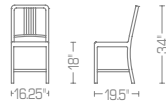

1006 NAVY CHAIR WWW.EMECO.NET

1006
Navy Chair

W 16.25" 41cm
D 19.5" 50cm
H 34" 86cm
SH 18" 46cm
WT 7# 3.18kg

Brushed or polished aluminum
Powder coat colors

1006-A
Navy Armchair

W 20.75" 53cm
D 19.5" 50cm
H 34" 86cm
SH 18" 46cm
WT 8.5# 3.86kg