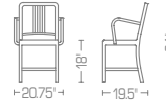

1006 NAVY CHAIR WWW.EMECO.NET

1006
Navy Chair

W 16.25" 41cm
D 19.5" 50cm
H 34" 86cm
SH 18" 46cm
WT 7# 3.18kg

Brushed or polished aluminum
Powder coat colors

1006-A
Navy Armchair

W 20.75" 53cm
D 19.5" 50cm
H 34" 86cm
SH 18" 46cm
WT 8.5# 3.86kg