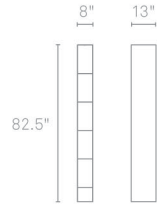

## TOTEM

Compared to this slim tower, ordinary book-cases are as dull as the Dewey Decimal System. Generous shelves in white powder-coated steel exhibit large-format art and photography books. A weighted base ensures a stable foundation. One size.

**TOTEM BOOKCASE**  
TO1-NARROW-WH

SEMI GLOSS WHITE

SEMI GLOSS WHITE