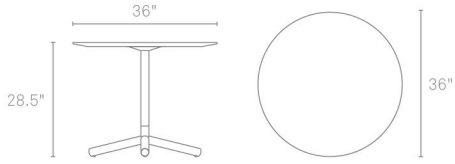

SPROUT CAFÉ TABLE

Pure color and brushed stainless steel play well together in this collection. Tops and stems in your choice of yellow, ivory, or black. Color peeks through the legs for a flirtatious touch.