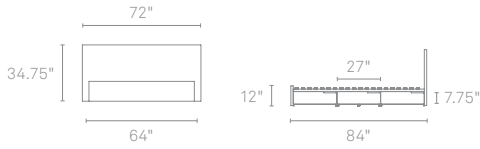

### MODU-LICIOUS QUEEN

MD1-BDQUEE-MA	MAPLE	\$1999
MD1-BDQUEE-GO	GRAPHITE-ON-OAK	\$1999
MD1-BDQUEE-WL	WALNUT	\$2249

Queen size pictured, Bedside Table sold separately

MAPLE

GRAPHITE-ON-OAK

WALNUT

WHITE

GREY BLUE