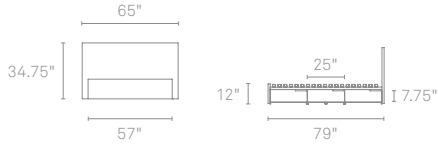

## MODU-LICIOUS FULL

An elegant combination of sleeping and storage. Six powder-coated steel drawers in white, grey blue, ivory, slate and robin's egg blue combine with a frame of graphite-on-oak, maple or walnut. Available in twin, full, queen and king. Twin comes with three drawers—you choose which side. All other beds come with six drawers.

<b>MODU-LICIOUS FULL</b>		
MD1-BDFULL-MA	<b>MAPLE</b>	\$1699
MD1-BDFULL-GO	<b>GRAPHITE-ON-OAK</b>	\$1699
MD1-BDFULL-WL	<b>WALNUT</b>	\$1899

Twin size pictured

To place an order, or find a Blu Dot retailer near you, visit [www.bludot.com](http://www.bludot.com) or contact us by phone at 612.782.1844 or by fax 612.782.1845. To inquire about trade discounts or becoming a Blu Dot retailer, please email [sales@bludot.com](mailto:sales@bludot.com) or phone at 612.782.1844. For further product information and all other inquiries, please email [service@bludot.com](mailto:service@bludot.com) or call 612.782.1844.