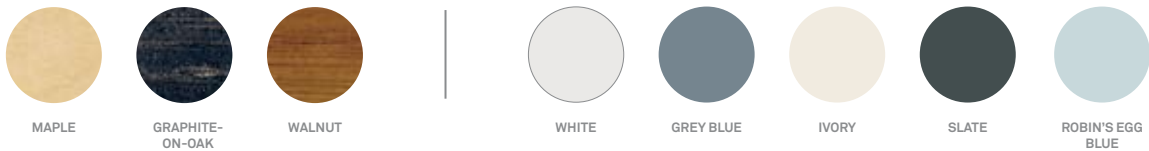

## MODU-LICIOUS FULL

An elegant combination of sleeping and storage. Six powder-coated steel drawers in white, grey blue, ivory, slate and robin's egg blue combine with a frame of graphite-on-oak, maple or walnut. Available in twin, full, queen and king. Twin comes with three drawers—you choose which side. All other beds come with six drawers.

<b>MODU-LICIOUS FULL</b>		
MD1-BDFULL-MA	<b>MAPLE</b>	\$1699
MD1-BDFULL-GO	<b>GRAPHITE-ON-OAK</b>	\$1699
MD1-BDFULL-WL	<b>WALNUT</b>	\$1899

Twin size pictured

To place an order, or find a Blu Dot retailer near you, visit [www.bludot.com](http://www.bludot.com) or contact us by phone at 612.782.1844 or by fax 612.782.1845. To inquire about trade discounts or becoming a Blu Dot retailer, please email [sales@bludot.com](mailto:sales@bludot.com) or phone at 612.782.1844. For further product information and all other inquiries, please email [service@bludot.com](mailto:service@bludot.com) or call 612.782.1844.