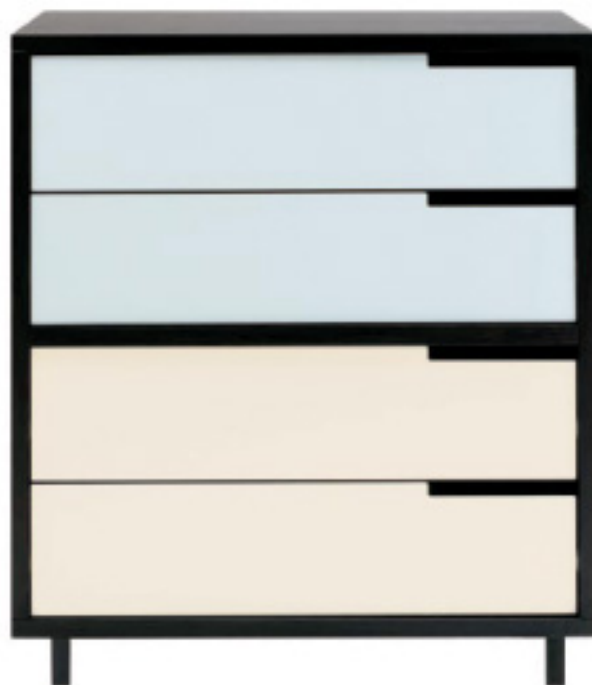

## MODU-LICIOUS # 4

Drawers and doors are your canvas with the award-winning Modu-licious series. Hardwood veneers are available in maple, graphite on oak, and walnut. Powder-coated doors and drawer fronts are available in white, grey blue, FLW red, ivory, slate, off-white, and robin's egg blue. Drawers have ball bearing slides.

MODU-LICIOUS #4		
MD1-MD4000-MA	MAPLE	\$849
MD1-MD4000-GO	GRAPHITE ON OAK	\$849
MD1-MD4000-WL	WALNUT	\$949

GRAPHITE ON OAK

MAPLE

WALNUT

WHITE

GREY BLUE

FLW RED

IVORY

SLATE

OFF-WHITE

ROBIN'S EGG BLUE