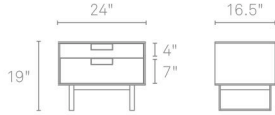

SERIES 11 NIGHTSTAND

SE1-NGTSTD-WO

SE1-NGTSTD-GO

RIFT-SAWN WHITE OAK

GRAPHITE-ON-OAK

RIFT-SAWN
WHITE OAK

GRAPHITE-
ON-OAK