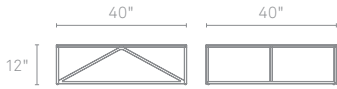

STRUT SQUARE COFFEE TABLE

Structure and design are one with the Strut. A proud stance for any gathering. Choose ivory for a subtle impact. For more punch power choose slate or watermelon. Powder-coated steel frame with a durable polyurethane finish over MDF for the top.

STRUT SQUARE COFFEE TABLE		
SR1-SQRTBL-IV	IVORY	\$449
SR1-SQRTBL-SL	SLATE	\$449
SR1-SQRTBL-WM	WATERMELON	\$449

IVORY

SLATE

WATERMELON

To place an order, or find a Blu Dot retailer near you, visit www.bludot.com or contact us by phone at 612.782.1844 or by fax 612.782.1845. To inquire about trade discounts or becoming a Blu Dot retailer, please email sales@bludot.com or phone at 612.782.1844. For further product information and all other inquiries, please email service@bludot.com or call 612.782.1844.