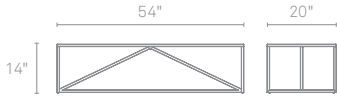

## STRUT COFFEE TABLE

Structure and design are one with the Strut. A proud stance for any gathering. Choose ivory for a subtle impact. For more punch power choose slate or watermelon. Powder-coated steel frame with a durable polyurethane finish over MDF for the top.