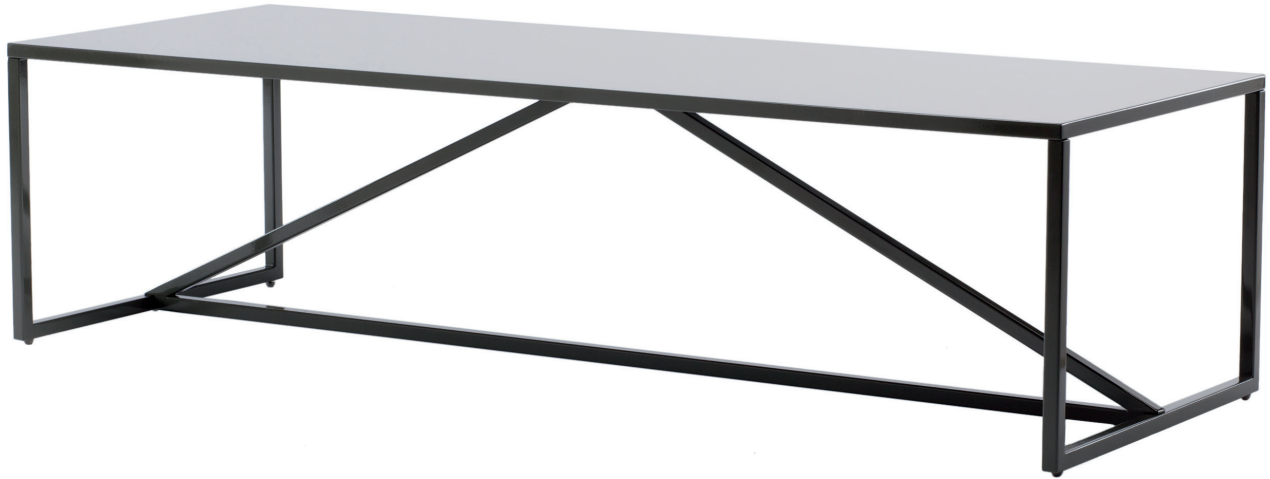

## STRUT COFFEE TABLE

Structure and design are one with the Strut. A proud stance for any gathering. Choose ivory for a subtle impact. For more punch power choose slate or watermelon. Powder-coated steel frame with a durable polyurethane finish over MDF for the top.

### STRUT COFFEE TABLE

SR1-COFTBL-IV	IVORY	\$399
SR1-COFTBL-SL	SLATE	\$399
SR1-COFTBL-WM	WATERMELON	\$399

IVORY

SLATE

WATERMELON

To place an order, or find a Blu Dot retailer near you, visit [www.bludot.com](http://www.bludot.com) or contact us by phone at 612.782.1844 or by fax 612.782.1845. To inquire about trade discounts or becoming a Blu Dot retailer, please email [sales@bludot.com](mailto:sales@bludot.com) or phone at 612.782.1844. For further product information and all other inquiries, please email [service@bludot.com](mailto:service@bludot.com) or call 612.782.1844.